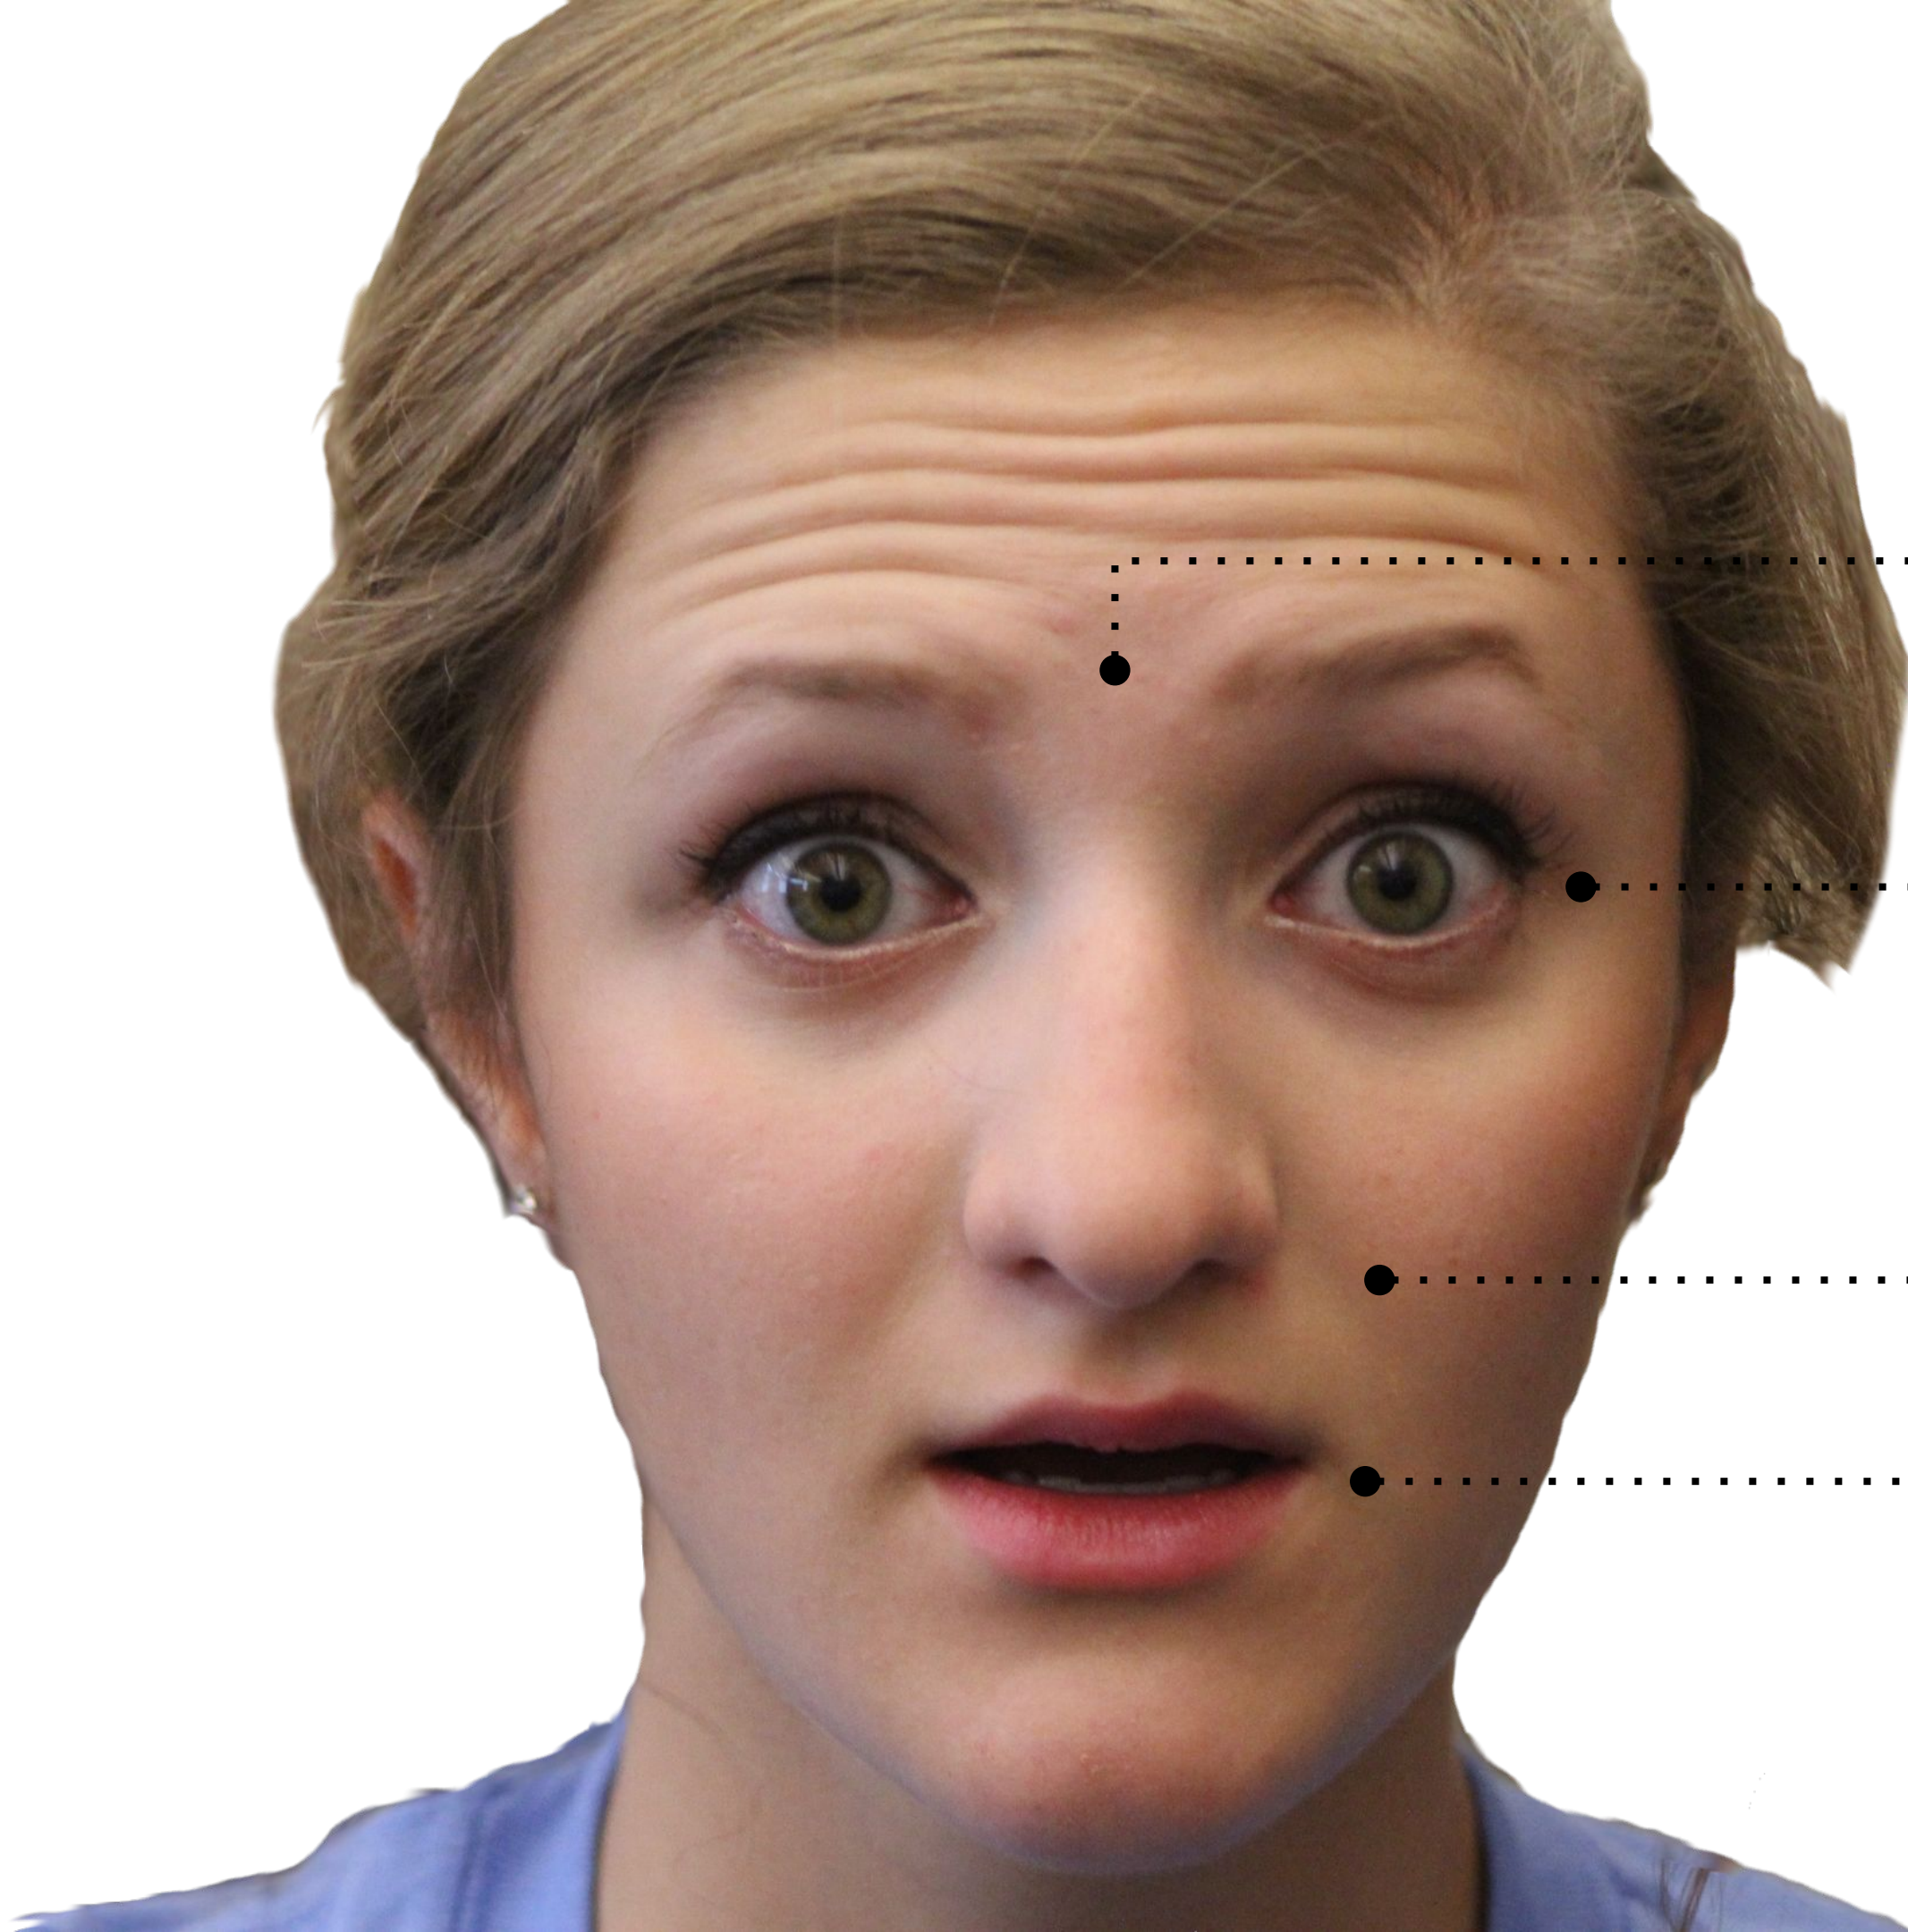

MICRO EXPRESSIONS

Involuntary facial expressions that reveal true emotions.

ANGER

..... Eyebrows create a “v”

..... Narrow eyes w/ glare

..... Tight, pursed lips

CONTEMPT

Eye squint on one side

Tightened lip corner on one side of mouth

Face creates a "sideways v" shape

DISGUST

Wrinkling of the nose / flared nostrils

Raised upper lip

FEAR

Eyebrows raised and pulled together

Eyes wide open

Cheeks raised

Lips slightly stretched

SURPRISE

Very raised eyebrows

Eyes wide open

Mouth wide open

“Long” face

HAPPINESS

- Wrinkling at corners of eyes
- Upper cheeks fully engaged
- Corners of lips pulled equally
- Visible teeth (not required)

SADNESS

Lowered eyebrows

Dropped eyelids

Corners of lips pulled down