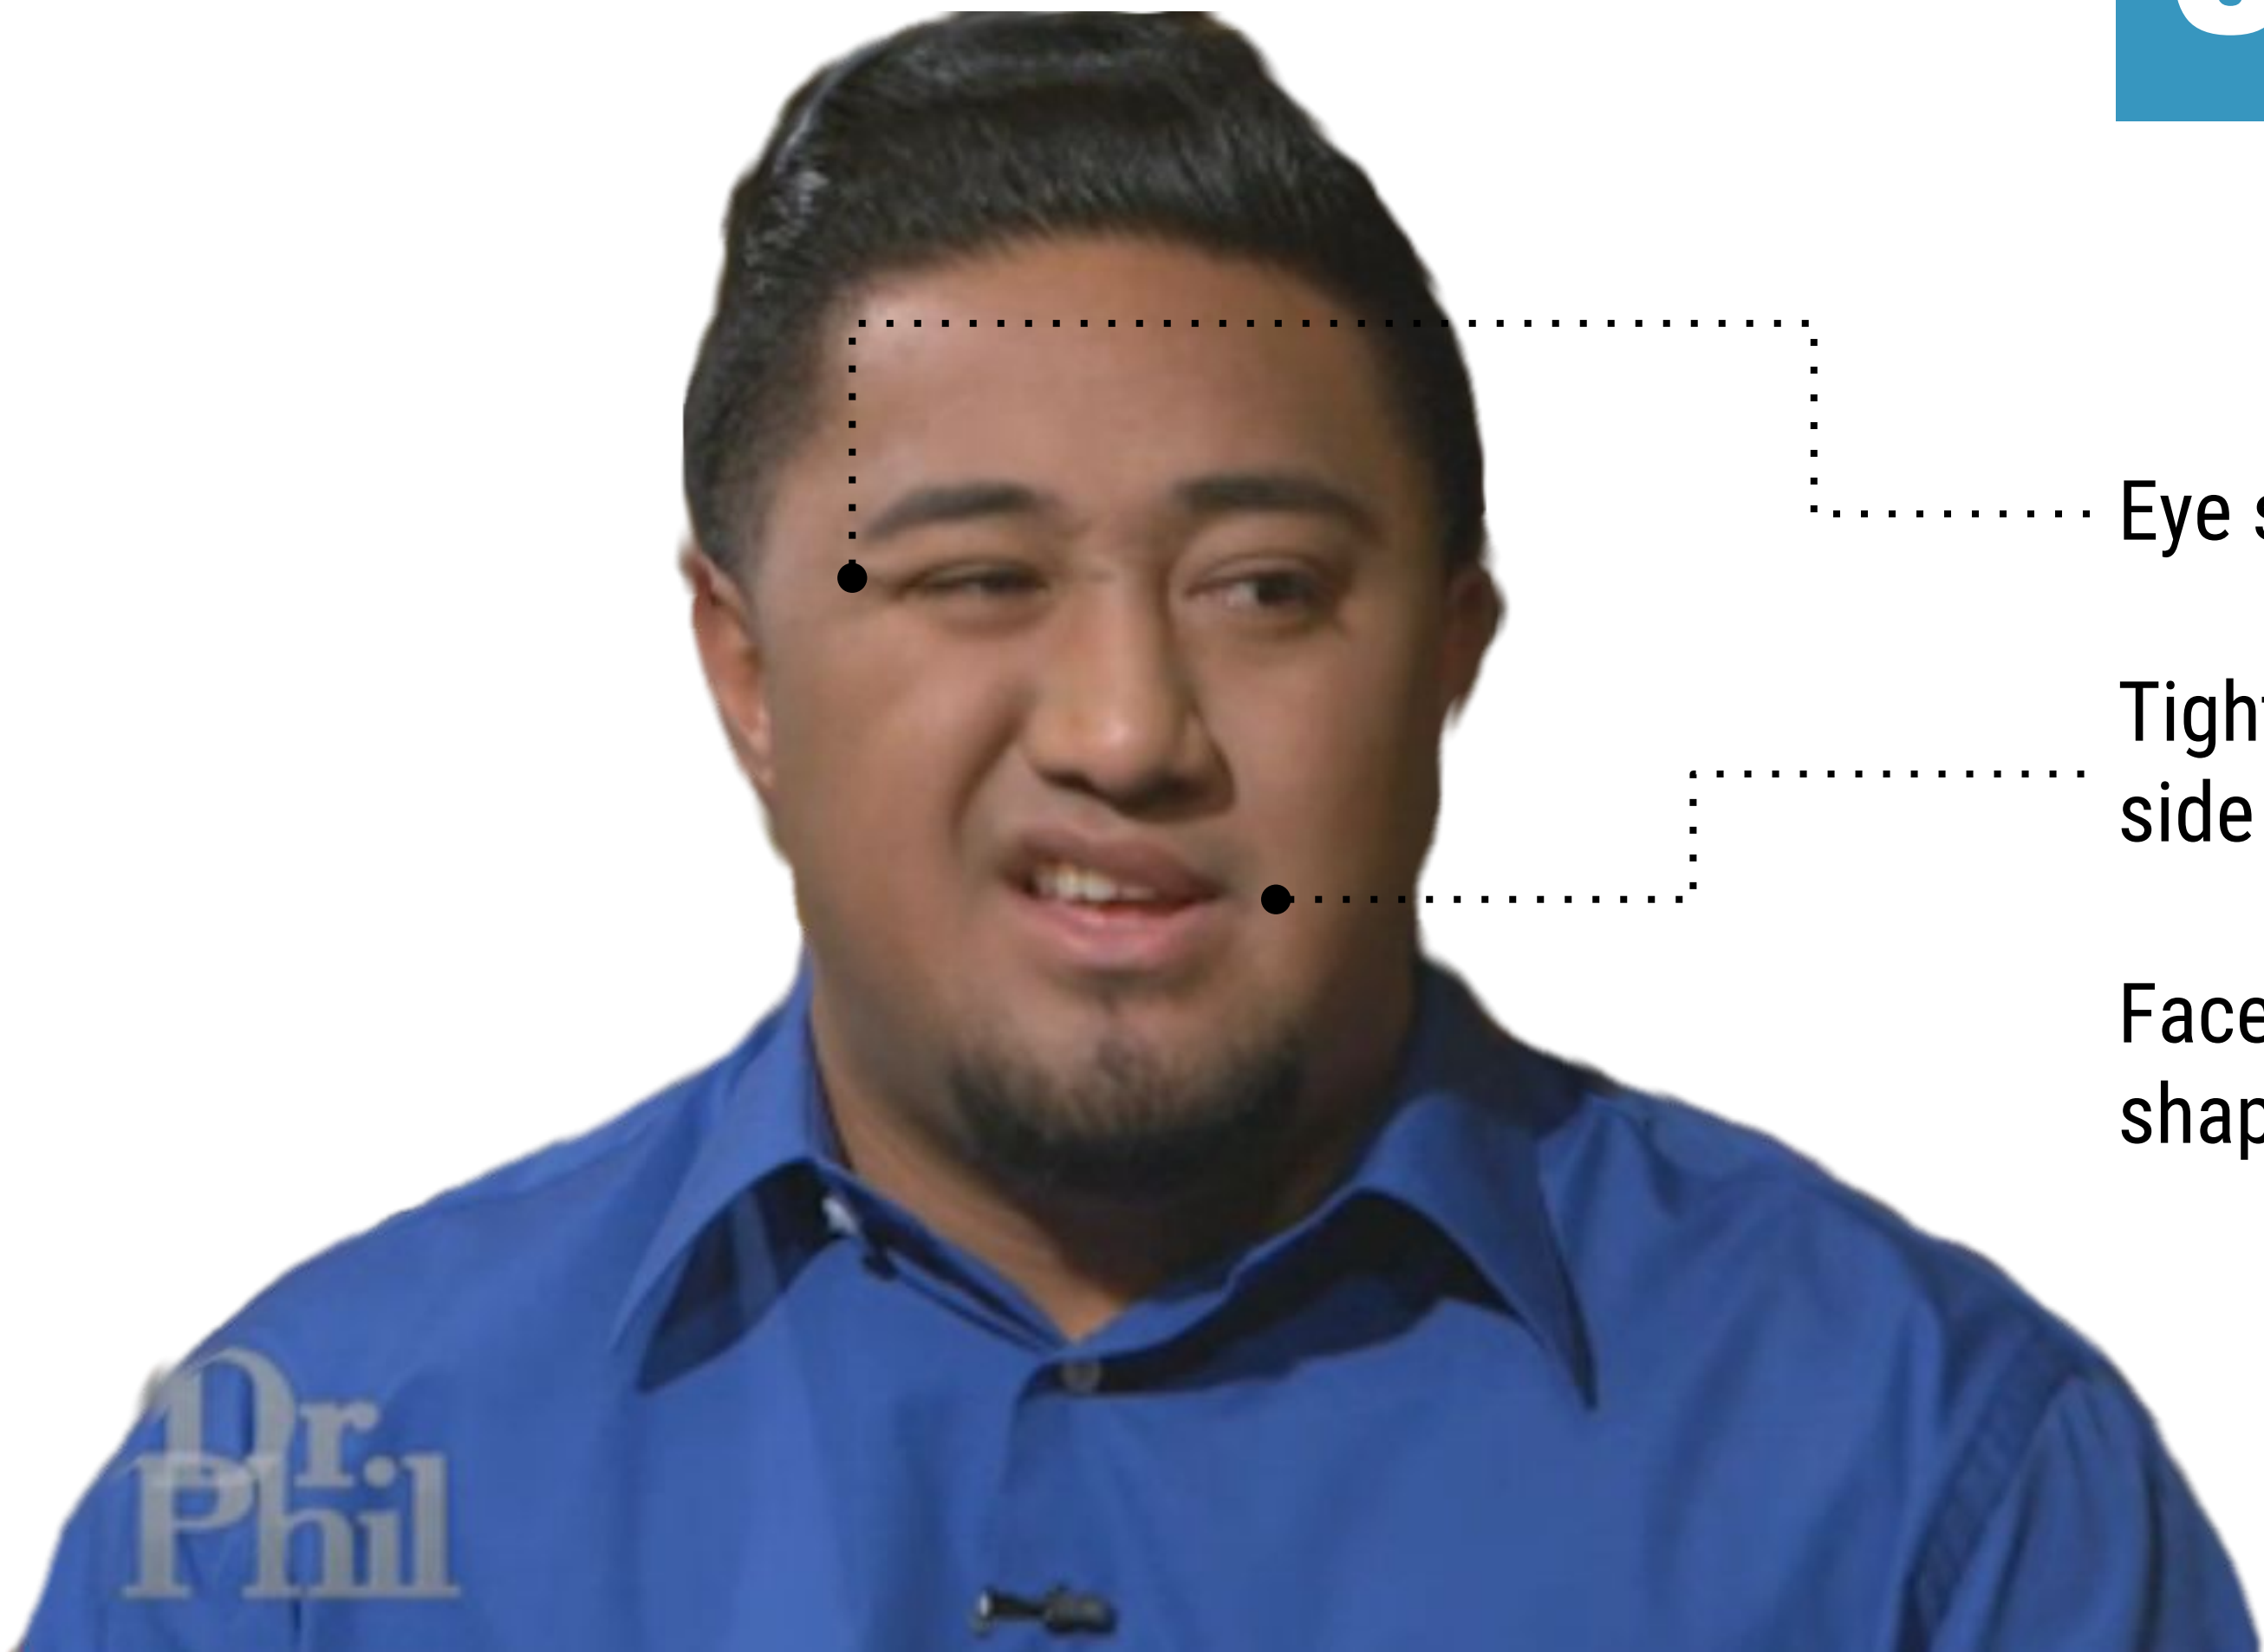

MICRO EXPRESSIONS

Involuntary facial expressions that reveal true emotions.

ANGER

..... Eyebrows create a “v”

..... Narrow eyes w/ glare

..... Tight, pursed lips

CONTEMPT

Eye squint on one side

Tightened lip corner on one side of mouth

Face creates a "sideways v" shape

DISGUST

Wrinkling of the nose / flared nostrils

Raised upper lip

FEAR

Eyebrows raised and pulled together

Eyes wide open

Cheeks raised

Lips slightly stretched

SURPRISE

Very raised eyebrows

Eyes wide open

Mouth wide open

“Long” face

HAPPINESS

- Wrinkling at corners of eyes
- Upper cheeks fully engaged
- Corners of lips pulled equally
- Visible teeth (not required)

SADNESS

Lowered eyebrows

Dropped eyelids

Corners of lips pulled down