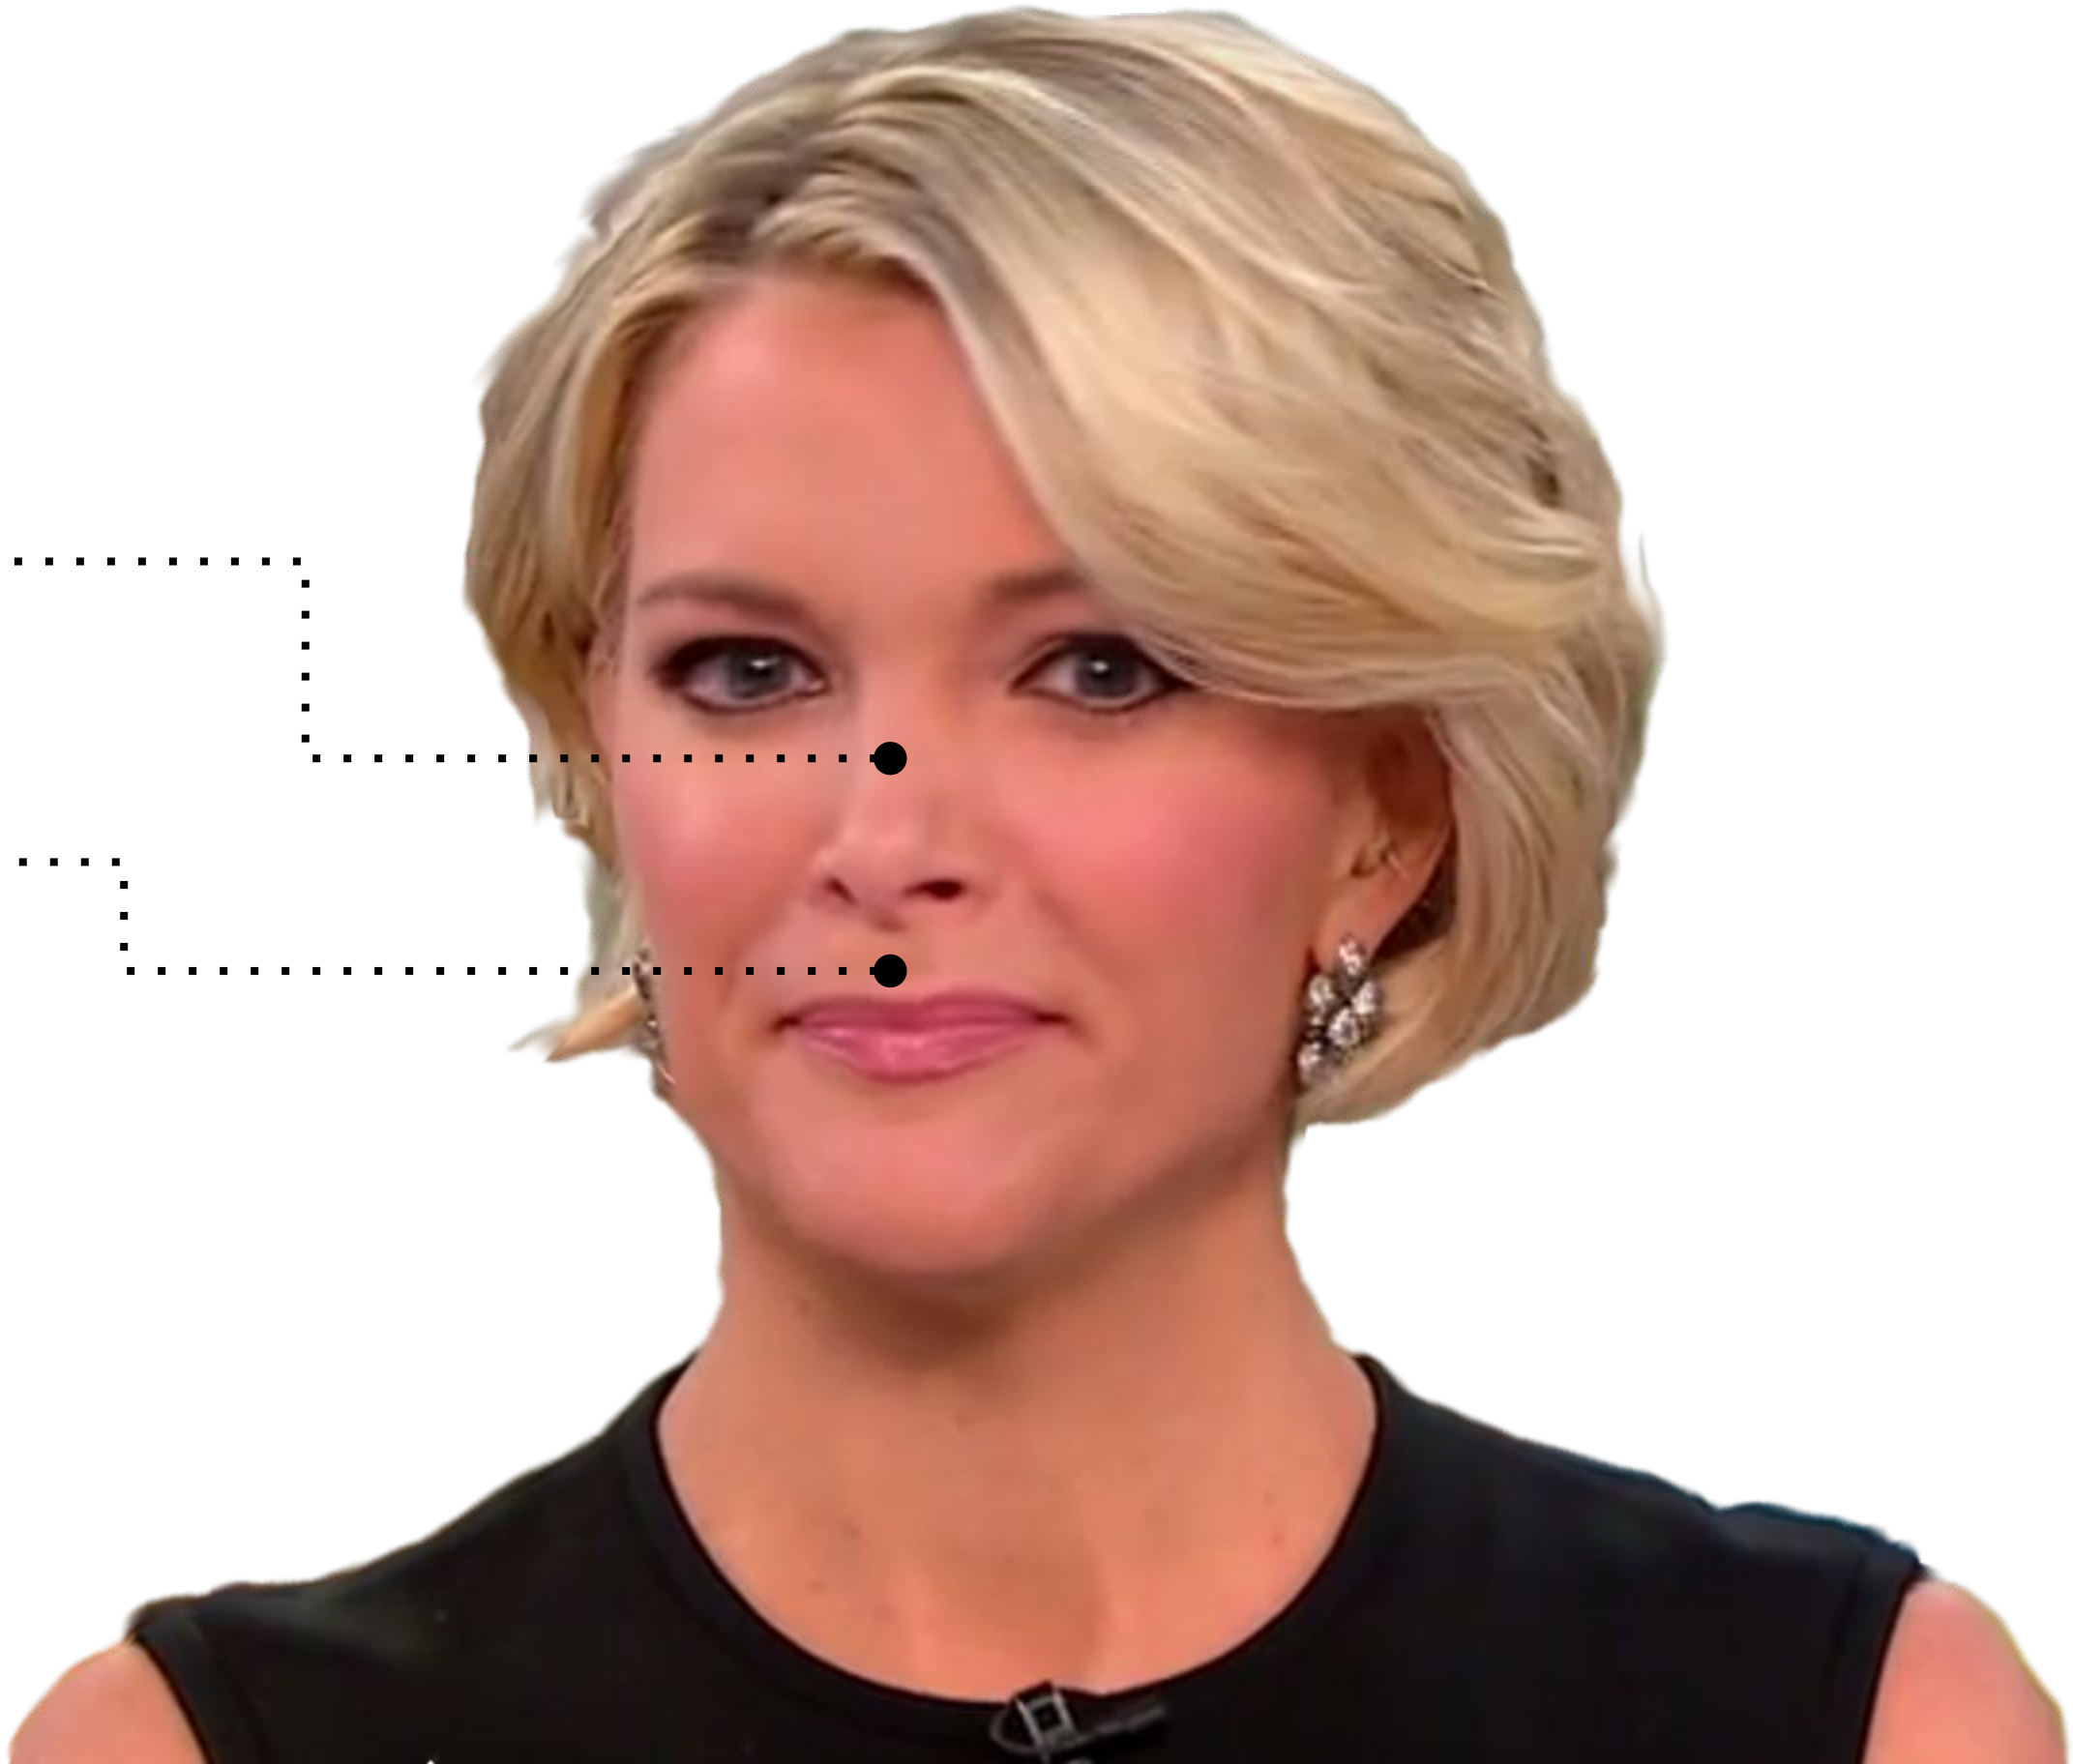

MICRO EXPRESSIONS

Involuntary facial expressions that reveal true emotions.

ANGER

..... Eyebrows create a “v”

..... Narrow eyes w/ glare

..... Tight, pursed lips

CONTEMPT

Eye squint on one side

Tightened lip corner on one side of mouth

Face creates a "sideways v" shape

DISGUST

Wrinkling of the nose / flared nostrils

Raised upper lip

FEAR

Eyebrows raised and pulled together

Eyes wide open

Cheeks raised

Lips slightly stretched

SURPRISE

Very raised eyebrows

Eyes wide open

Mouth wide open

“Long” face

HAPPINESS

- Wrinkling at corners of eyes
- Upper cheeks fully engaged
- Corners of lips pulled equally
- Visible teeth (not required)

SADNESS

Lowered eyebrows

Dropped eyelids

Corners of lips pulled down